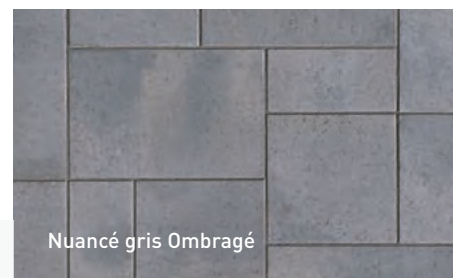

PAVÉ MELVILLE 60 PETIT RECTANGLE

60 mm x 190 mm x 380 mm
2 3/8" x 7 1/2" x 15"