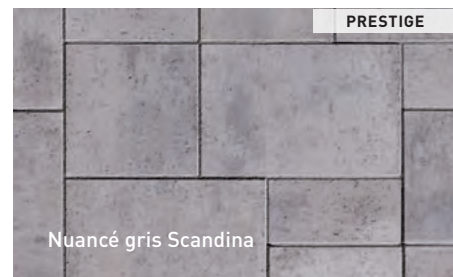

PAVÉ MELVILLE 60 PETIT RECTANGLE

60 mm x 190 mm x 380 mm
2 3/8" x 7 1/2" x 15"