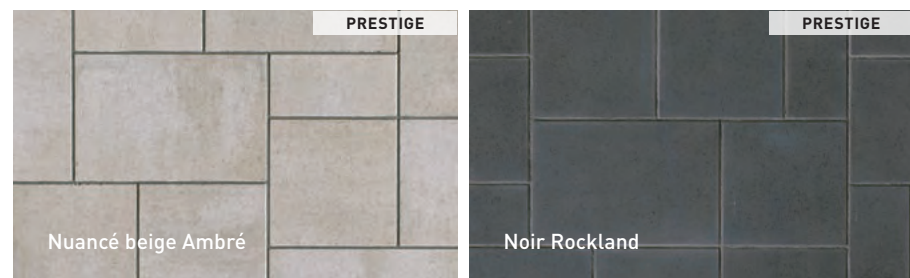

PAVÉ MELVILLE 60 PETIT RECTANGLE

60 mm x 190 mm x 380 mm
2 3/8" x 7 1/2" x 15"