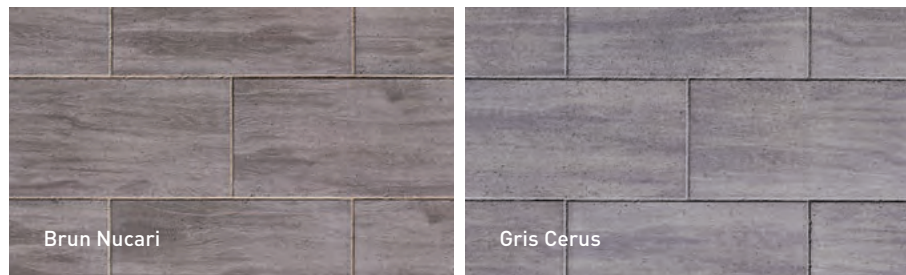

DALLE MADRIA GRAND RECTANGLE

60 mm x 380 mm x 760 mm
2 3/8" x 15" x 30"

[Emballé séparément]

DALLE MADRIA GRAND CARRÉ

60 mm x 570 mm x 570 mm
2 3/8" x 22 7/16" x 22 7/16"

[Emballé séparément]