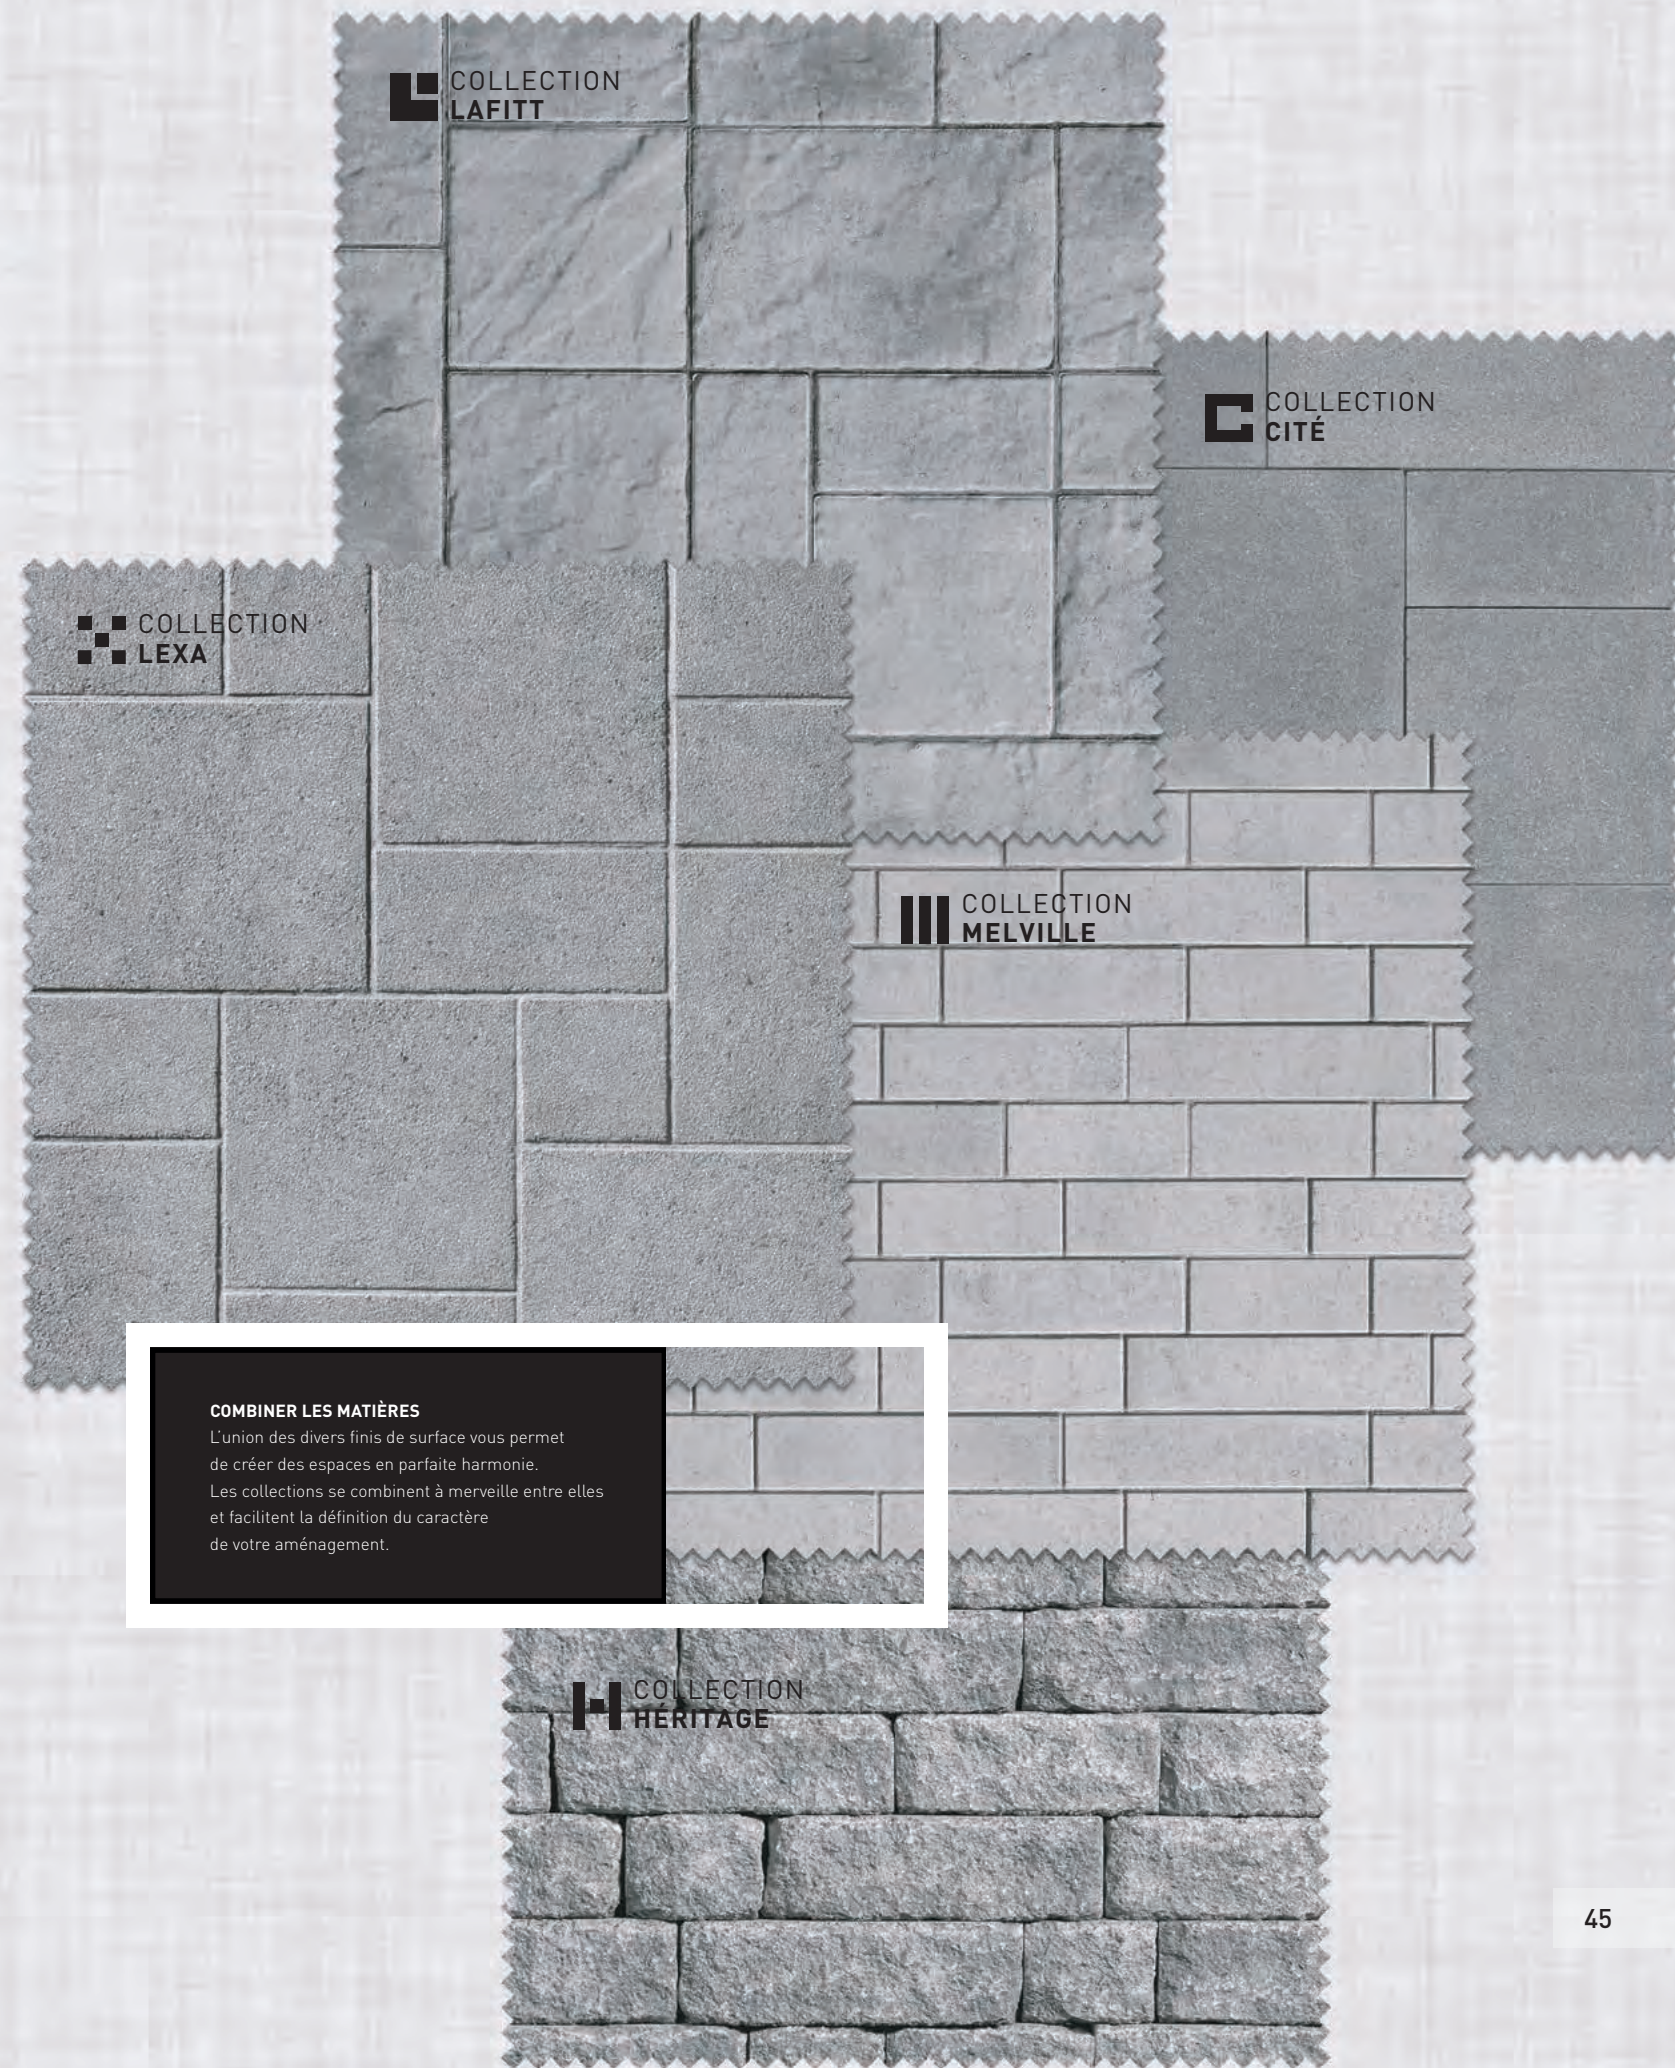

Afin de simplifier votre décision d'achat et la conception de votre projet, notre portfolio de produits d'aménagement paysager est divisé en cinq collections.

Un jumelage parfait de styles, de textures et d'inspirations pour créer l'harmonie de vos espaces.

Collections

COLLECTION MELVILLE
Indémorable : fini lisse, lignes fines

COLLECTION LAFITT
L'élégance naturelle : fini de pierre taillée, arêtes légèrement irrégulières, couleurs nuancées

COLLECTION LEXA
Sophistiquée : fini grenailé, arêtes légèrement biseautées, couleurs monochromes

COLLECTION CITÉ
Prestige : fini poli, arêtes droites, couleurs monochromes

COLLECTION HÉRITAGE
Classique et authentique : surface éclatée, arêtes adoucies

COMBINER LES MATIÈRES

L'union des divers finis de surface vous permet de créer des espaces en parfaite harmonie. Les collections se combinent à merveille entre elles et facilitent la définition du caractère de votre aménagement.